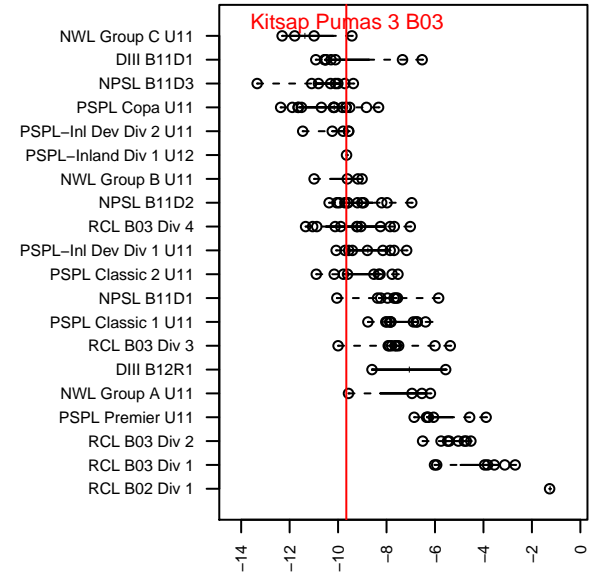

Kitsap Pumas 3 B03

Kitsap SC
Bremerton, WA
B03 total strength=143
attack=0.12 defense=0.09
fall league = PSPL Copa U11
notes= white

alt names used:
Kent United BU11 White

Venues played:
2014 PSPL Copa U11

**attack and defense variance (black dot)
relative to other teams
and top 10 in region**

**attack and defense rating
relative to others at age
and all opponents in last 13 months**

Performance relative to 13 month average